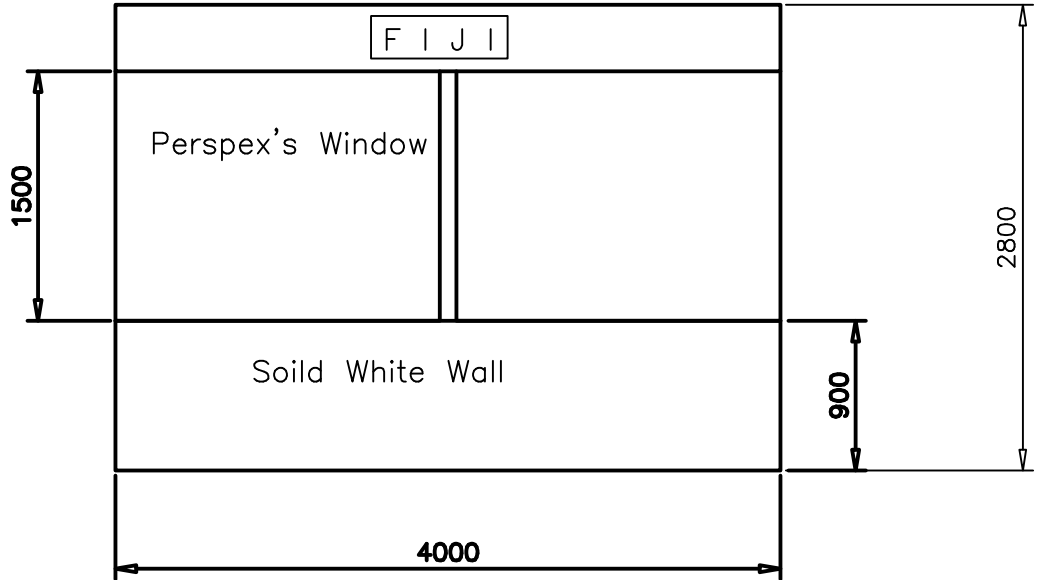

Scale 1:50

Kitchen Front View

kitchen 4-10 with a 4000mm service gap